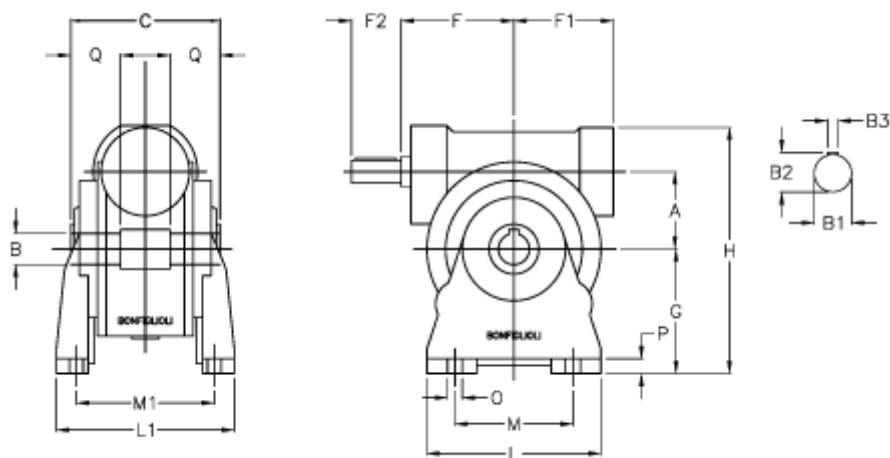

Article number: 3901130100200

Description: Worm gear with solid input shaft  
VF 130A-100-HS

## Measures

a	= 130.0	F1	= 154	P	= 18
B	= 45	g	= 195	Q	= 52.5
B1 E7	= 30	H	= 390		
B2	= 33.0	L	= 310		
B3 H9	= 8	L1	= 245		
C	= 165	m	= 220		
Description	= VF 130A-xx-HS	M1	= 191.0		
F	= 160.0	O	= 16.0		